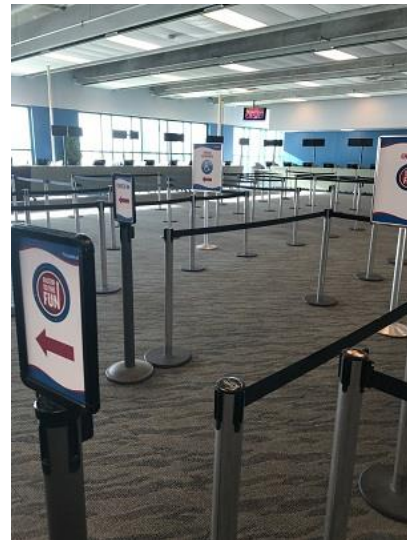

Erato Street Terminal – Gorgeous views of the river from the Waiting, Ticket Queue and Counter Areas. Ability to have several small functions at one time utilizing the VIP and Green Rooms or one large event with all spaces combined. Screening Queue serves as an excellent pre-function space to the Waiting, Ticket Queue and Counter Areas

Style:	Large Receptions, Seated Functions, Conferences
Max Capacity:	3,500
Dimensions:	90,000 S.F.
Availability:	NOT available for rental on Sundays and alternating Mondays, Saturdays and Thursdays due to cruise port days between 4AM – 6PM
Fee Includes:	Waiting Area + Ticket Queue and Counter; VIP Room; Green Room; and Screening Queue

VIP Room

Waiting Area-Ticket Queue-Counter

Green Room

Screening Queue